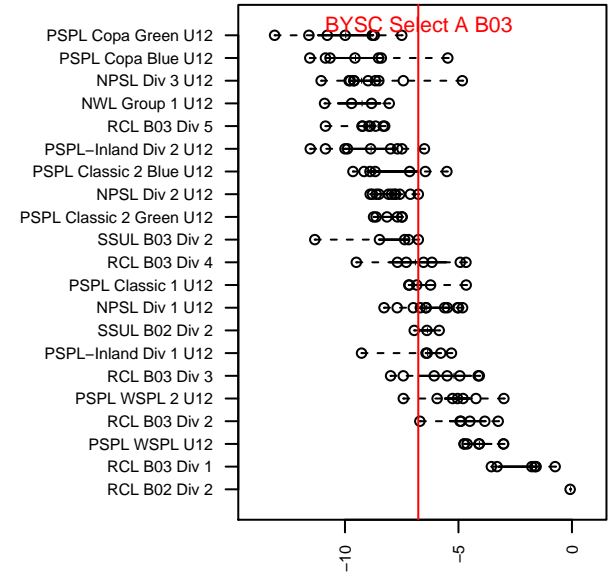

**attack and defense rating
relative to others at age
and all opponents in last 13 months**