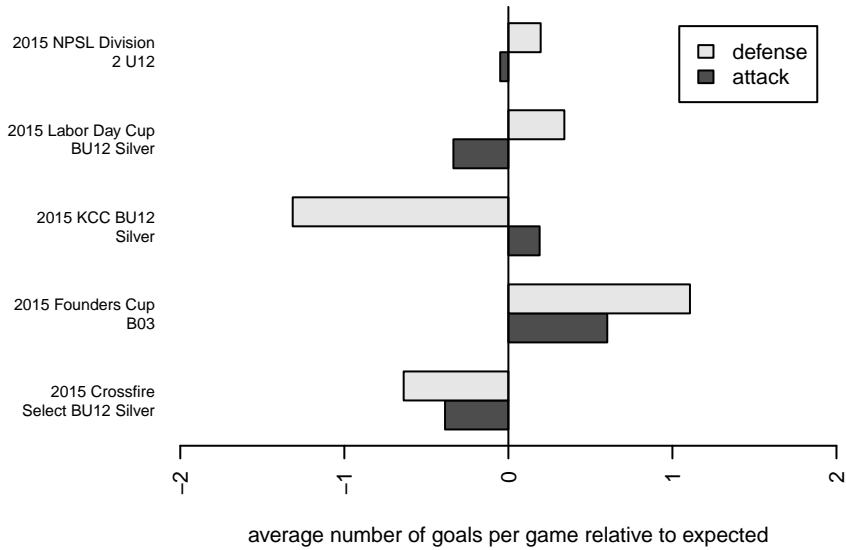

Performance relative to 13 month average