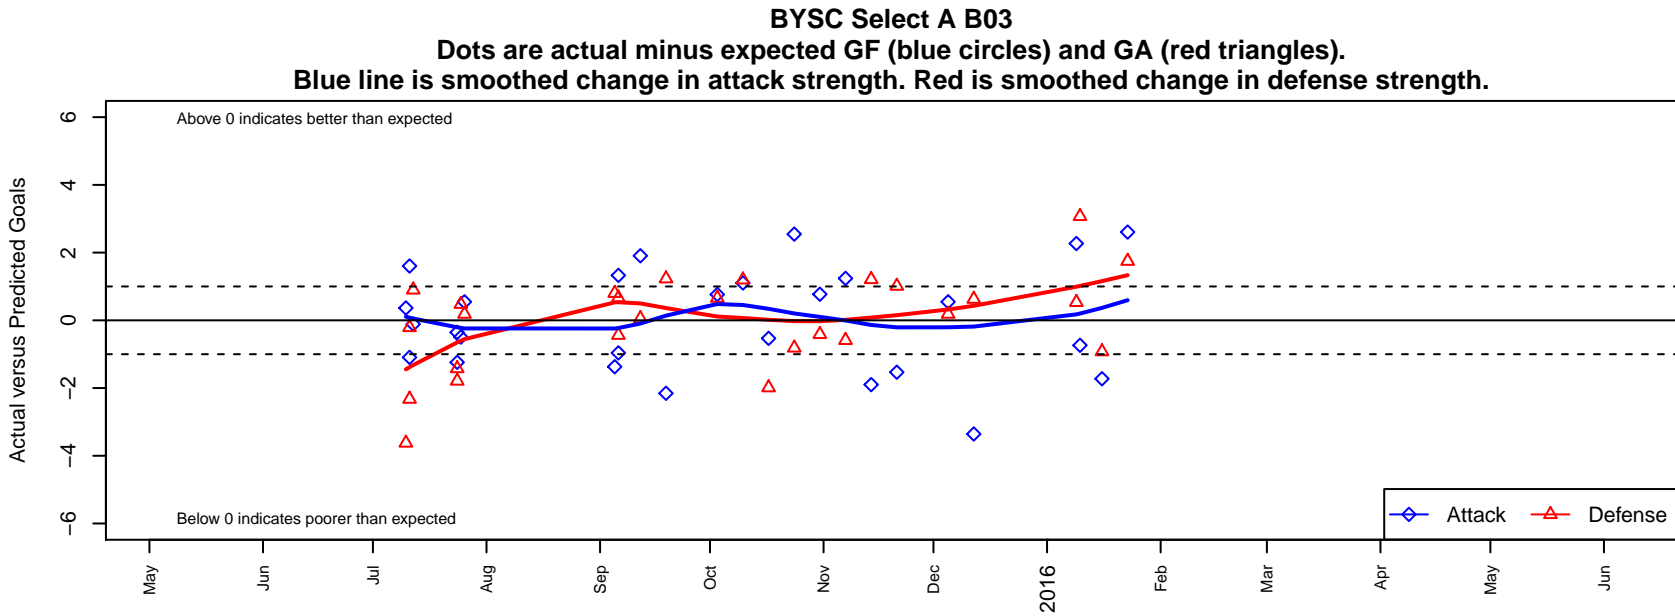

**attack and defense variance (black dot)
relative to other teams
and top 10 in region**

**attack and defense rating
relative to others at age
and all opponents in last 13 months**

BYSC Select A B03

Bellevue Youth SC
Bellevue, WA
B03 total strength=572
attack=0.6 defense=0.35
fall league = NPSL Div 2 U12
notes= VanGaver 2015

alt names used:
BYSC Select BU12 A VanGaver
Bellevue Select
Bellevue Select BU12
Bellevue U12 Select
2015 BYSC Select BU12 A VanGaver

Venues played:
2015 KCC BU12 Silver
2015 Crossfire Select BU12 Silver
2015 Labor Day Cup BU12 Silver
2015 NPSL Division 2 U12
2015 Founders Cup B03